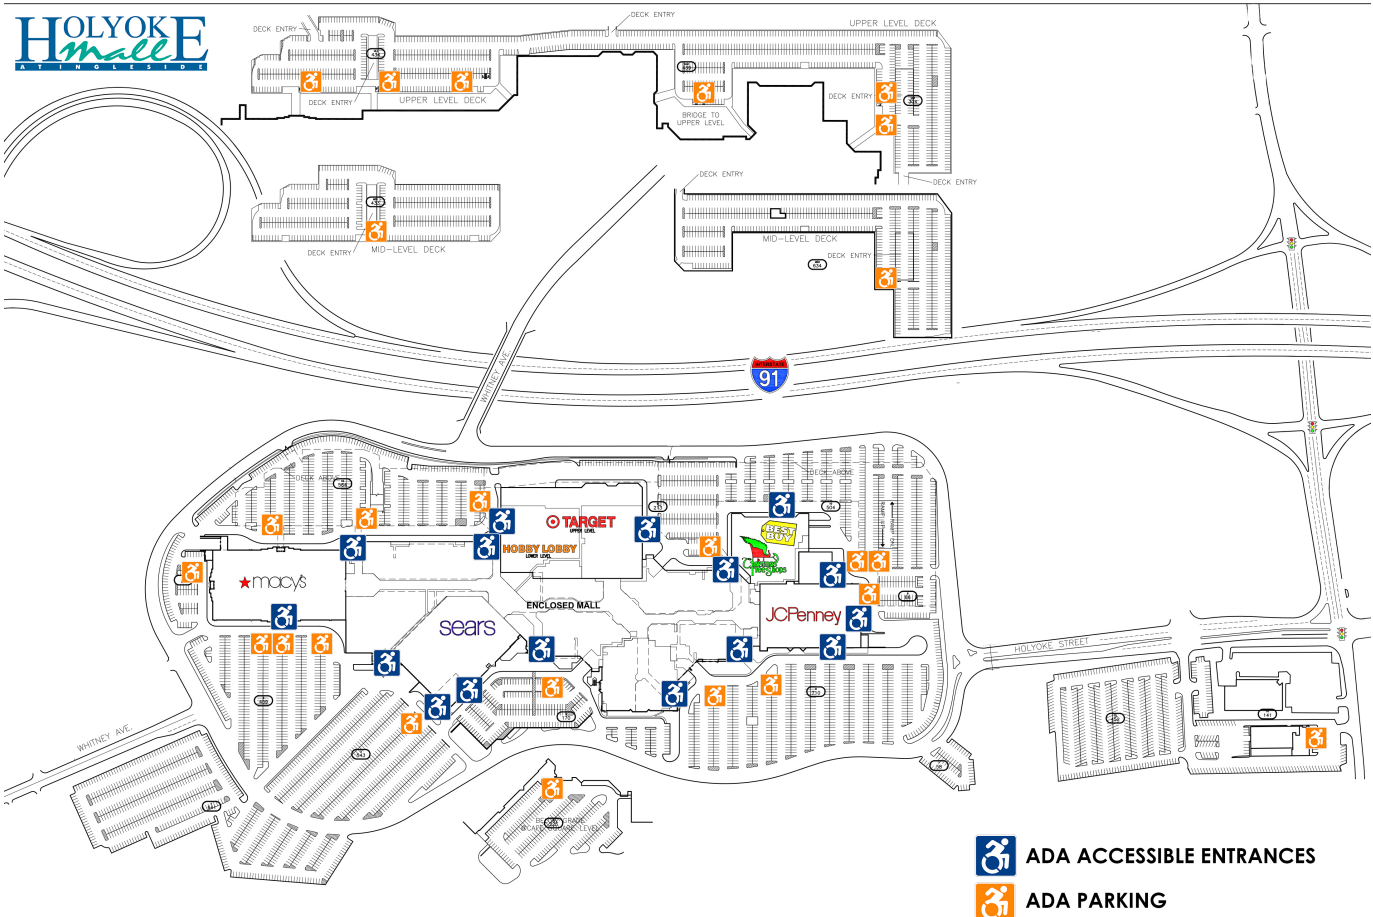

# HOLYOKE MALL

## ADA ACCESSIBILITY MAP

ADA accessible entrances are identified below and ample parking is available throughout the site. Thank you for shopping at Holyoke Mall.

Handicap Accessible restrooms can be found here:

In addition, please visit our anchor stores for family style and handicap accessible restrooms.