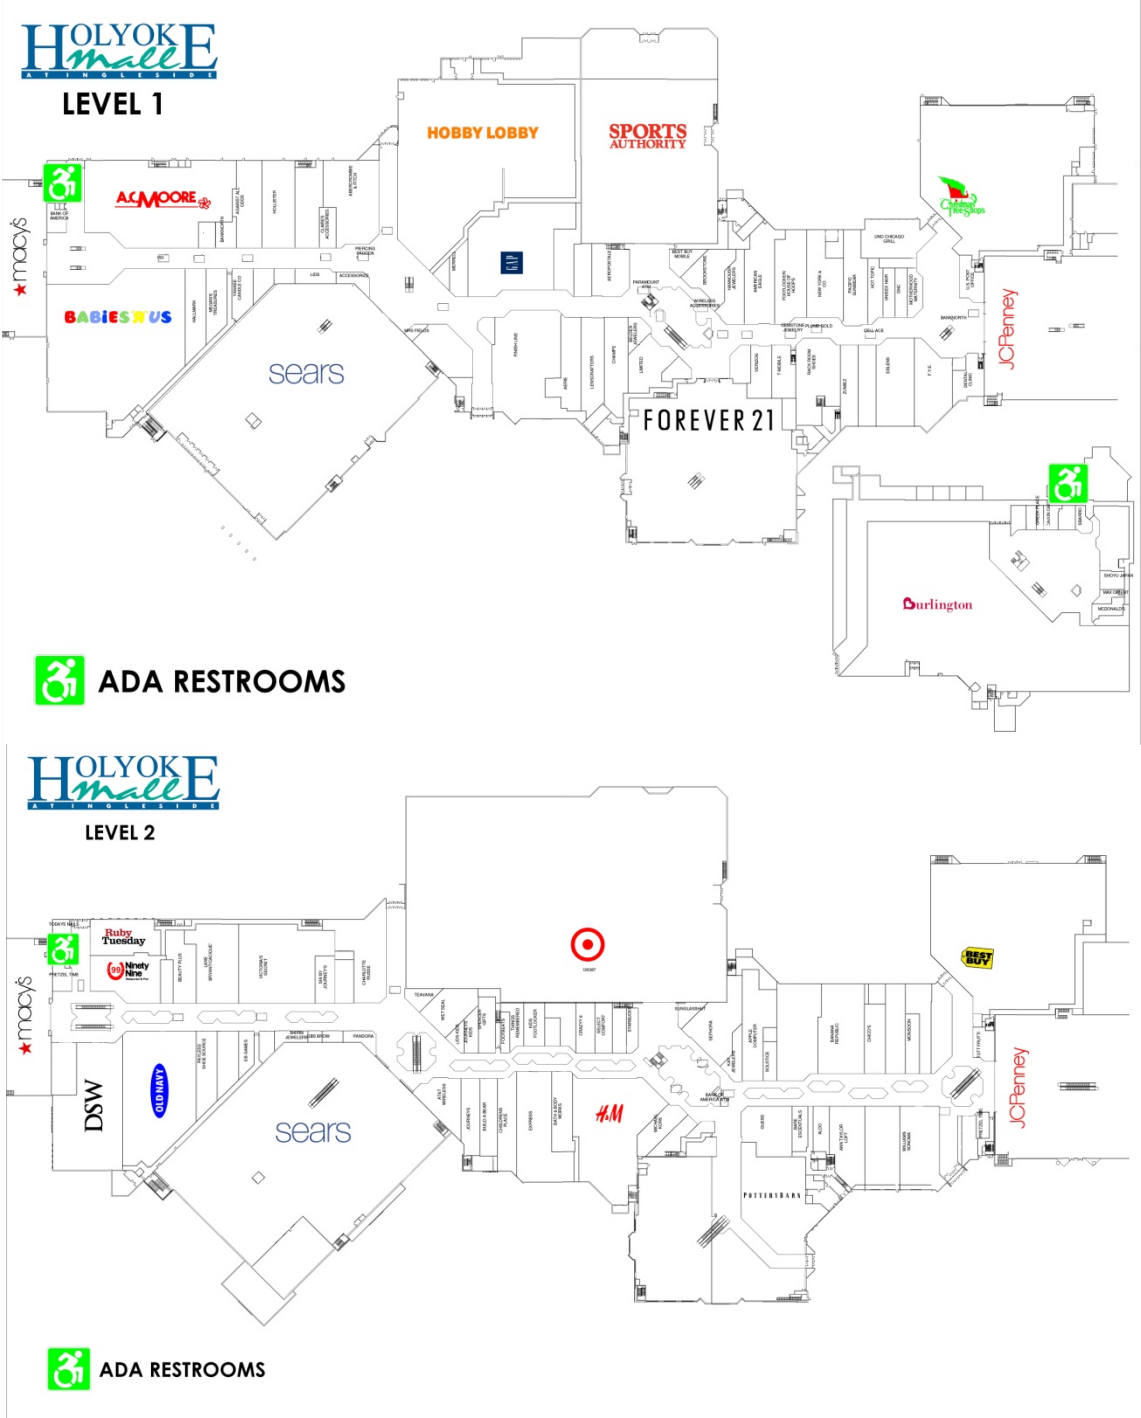

# HOLYOKE MALL

## ADA ACCESSIBILITY MAP

ADA accessible entrances are identified below and ample parking is available throughout the site. Thank you for shopping at Holyoke Mall.

Handicap Accessible restrooms can be found here:

In addition, please visit our anchor stores for family style and handicap accessible restrooms.