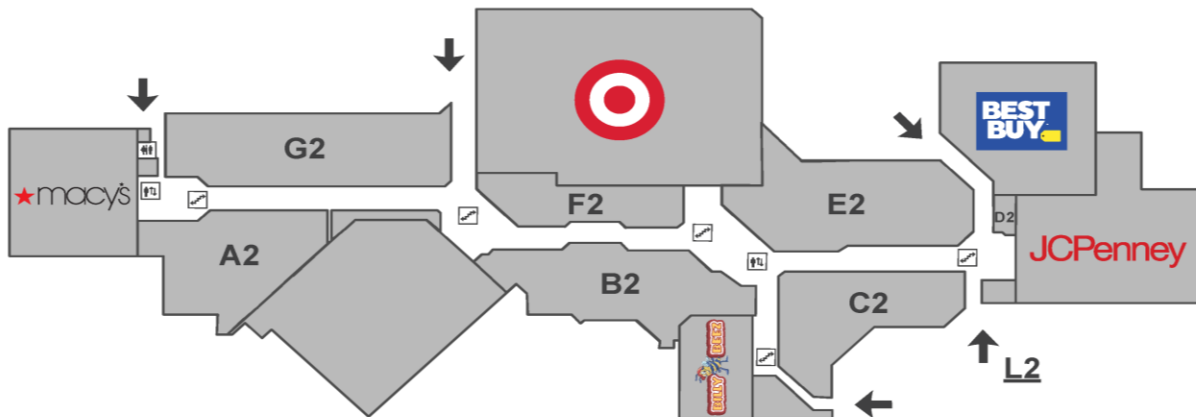

HOLYOKE Mall A T I N G L E S I D E

STORE NAME

MAP LOCATION

STORE NAME

MAP LOCATION

110 Grill	C2	Lids	A1
A Touch of Beauty	A2	Lin's Relxation Station	A1
A Touch of Beauty Hair & Nails	C1	LOFT	C2
Aerie	B1	Macy's	See Map
Aeropostale	F1	Mall Convenience	B1
Against All Odds	G1	Mango Paradise	C1
Aldo	C2	Max Orient	CS2
All In Adventure	B1	McDonald's	CS2
American Eagle Outfitters	E1	Mi Amor	F1
Anugraha Brows	F2	Michael Kors	B2
Apple	E2	Minus 50	C1
AT&T Wireless	B2	Motherhood Maternity	E1
Baby GAP	F1	Mrs. Field's Cookies	B1
Banana Republic	E2	New York & Company	E1
Bank of America - X-Press ATM	B2	Ninety-Nine Restaurant & Pub	G2
Bare Minerals	C2	Old Navy	A2
Bath & Body Works	F1	PacSun	E1