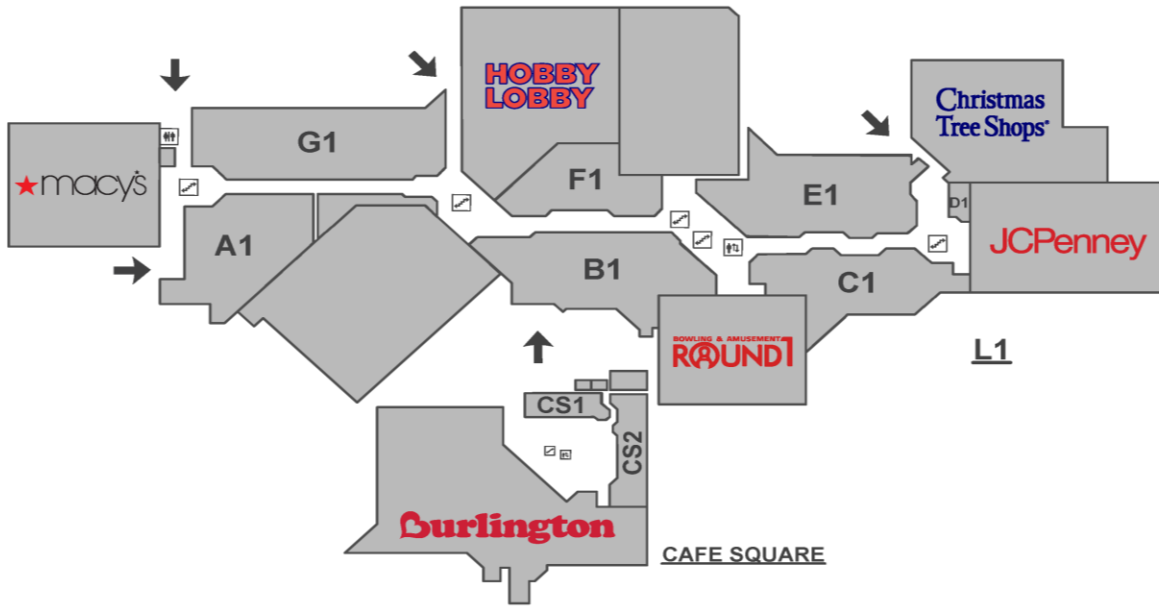

HOLYOKE Mall A T I N G L E S I D E

STORE NAME

MAP LOCATION

STORE NAME

MAP LOCATION

110 Grill	C2	Lids	A1
A Touch of Beauty	A2	Lin's Relxation Station	A1
A Touch of Beauty Hair & Nails	C1	LOFT	C2
Aerie	B1	Macy's	See Map
Aeropostale	F1	Mall Convenience	B1
Against All Odds	G1	Mango Paradise	C1
Aldo	C2	Max Orient	CS2
All In Adventure	B1	McDonald's	CS2
American Eagle Outfitters	E1	Mi Amor	F1
Anugraha Brows	F2	Michael Kors	B2
Apple	E2	Minus 50	C1
AT&T Wireless	B2	Motherhood Maternity	E1
Baby GAP	F1	Mrs. Field's Cookies	B1
Banana Republic	E2	New York & Company	E1
Bank of America - X-Press ATM	B2	Ninety-Nine Restaurant & Pub	G2
Bare Minerals	C2	Old Navy	A2
Bath & Body Works	F1	PacSun	E1