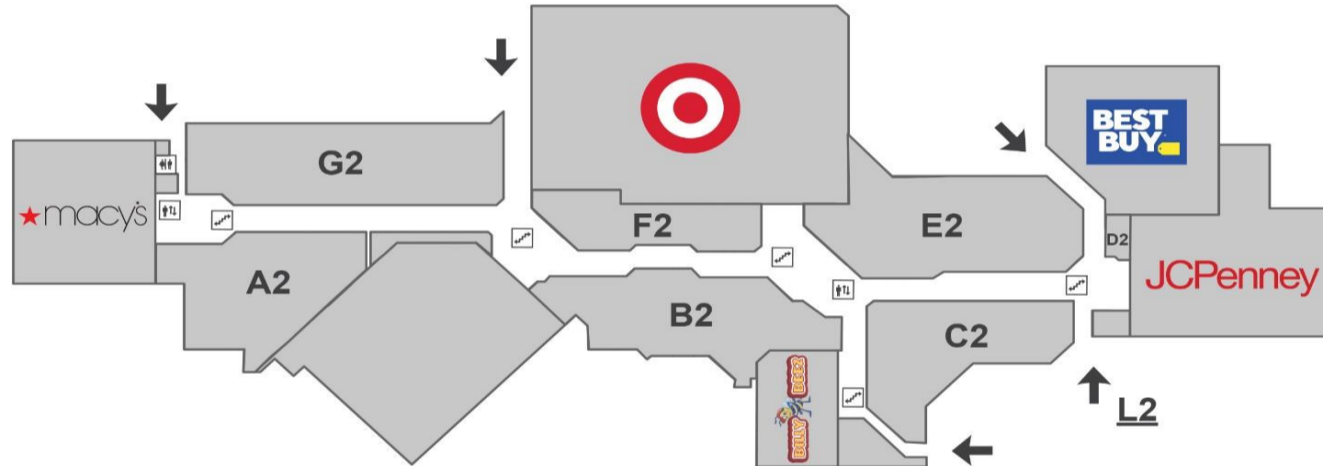

HOLYOKE Mall

A T I N G L E S I D E

STORE NAME

MAP LOCATION

STORE NAME

MAP LOCATION

110 Grill	C2	Journey's Kidz	F2
A Sneaker City	B2	Kay Jewelers	C1
A Touch of Beauty	A2	Kids Foot Locker	F2
A Touch of Beauty Hair & Nails	C1	Kids For Less	E2
Aerie	B1	LA 7	F1 & G2
Aeropostale	F1	Lane Bryant	G2
Against All Odds	G1	Lenscrafters	B1
All In Adventure	B1	Latino's Cuisine	C2
Altitude	A1	Lids	A1
American Eagle Outfitters	E1	Lin's Relaxation Station	A1 & E1
Anugraha Brows	F2	LOFT	C2
Apple	E2	Macy's	See Map
AT&T Wireless	B2	Max Orient	CS2
Baby GAP	F1	Mi Amor	F1
Bank of America - X-Press ATM	B2	Mrs. Fields	B1
Banter	E1 & G1	Ninety-Nine Restaurant & Pub	G2
Bath & Body Works	F1	Old Navy	A2
Best Buy	See Map	OneZo	CS2
Billy Beez	See Map	PacSun	E1
BoxLunch	F2	Pandora Jewelry	A2
Build-A-Bear Workshop	B2	Perfume World	B1 & E1
Burlington	See Map	PixeLab	B1
Cacique	G2	Planet Fitness	See Map
Cajun Café & Grill	C2	Pretzel Maker	C2 & F2