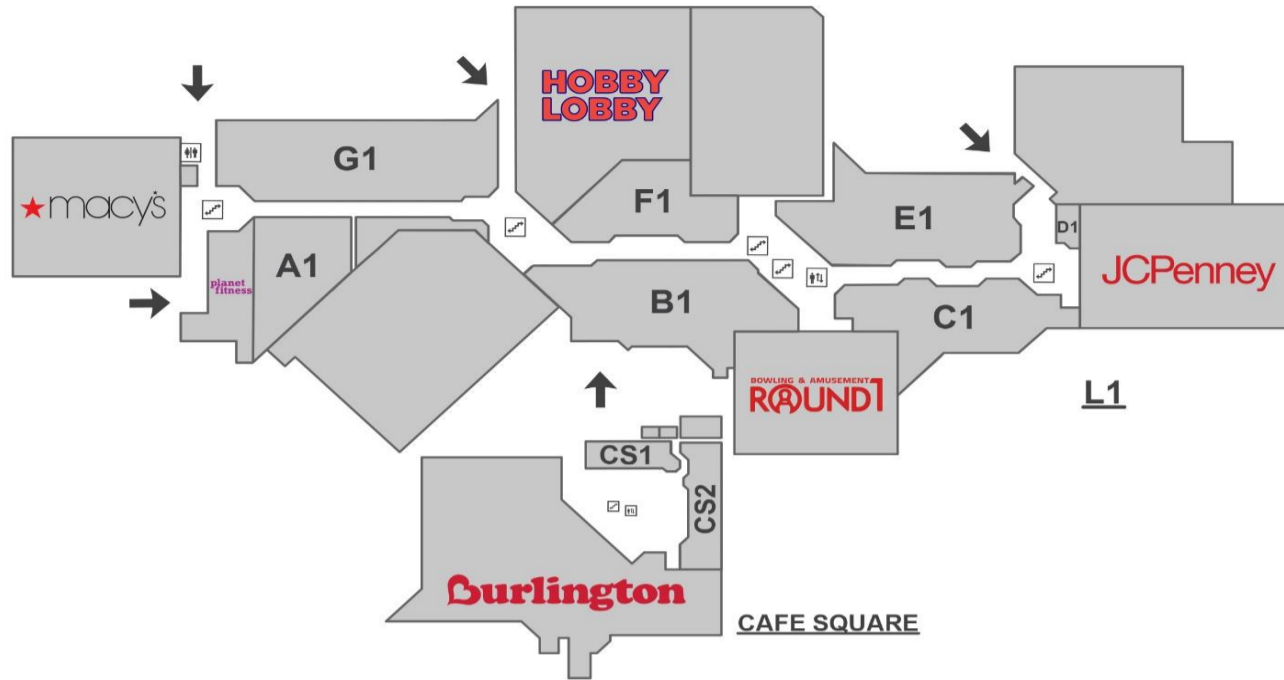

HOLYOKE Mall

A T I N G L E S I D E

STORE NAME

MAP LOCATION

STORE NAME

MAP LOCATION

110 Grill	C2	Journey's Kidz	F2
A Sneaker City	B2	Kay Jewelers	C1
A Touch of Beauty	A2	Kids Foot Locker	F2
A Touch of Beauty Hair & Nails	C1	Kids For Less	E2
Aerie	B1	LA 7	F1 & G2
Aeropostale	F1	Lane Bryant	G2
Against All Odds	G1	Lenscrafters	B1
All In Adventure	B1	Latino's Cuisine	C2
Altitude	A1	Lids	A1
American Eagle Outfitters	E1	Lin's Relaxation Station	A1 & E1
Anugraha Brows	F2	LOFT	C2
Apple	E2	Macy's	See Map
AT&T Wireless	B2	Max Orient	CS2
Baby GAP	F1	Mi Amor	F1
Bank of America - X-Press ATM	B2	Mrs. Fields	B1
Banter	E1 & G1	Ninety-Nine Restaurant & Pub	G2
Bath & Body Works	F1	Old Navy	A2
Best Buy	See Map	OneZo	CS2
Billy Beez	See Map	PacSun	E1
BoxLunch	F2	Pandora Jewelry	A2
Build-A-Bear Workshop	B2	Perfume World	B1 & E1
Burlington	See Map	PixeLab	B1
Cacique	G2	Planet Fitness	See Map
Cajun Café & Grill	C2	Pretzel Maker	C2 & F2