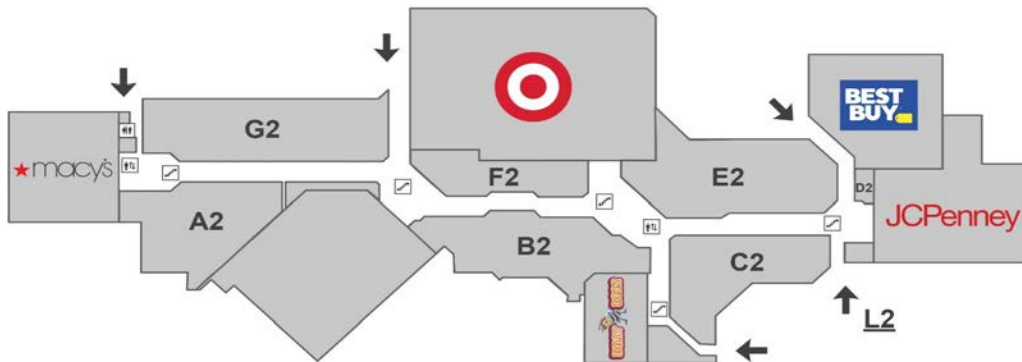

HOLYOKE *mall* E

A T I N G L E S I D E

STORE NAME

MAP LOCATION

STORE NAME

MAP LOCATION

110 Grill	C2	Journey's Kidz	F2
A Sneaker City	B2	Kay Jewelers	C1
A Touch of Beauty	A2	Kids Foot Locker	F2
A Touch of Beauty Hair & Nails	C1	Kids For Less	E2
Aerie	B1	LA 7	F1 & G2
Aeropostale	F1	Lane Bryant	G2
Against All Odds	G1	Lenscrafters	B1
Alex Baby & Toy	G1	Latino's Cuisine	C2
All In Adventure	B1	Lids	A1
Altitude	A1	Lin's Relaxation Station	A1 & E1
American Eagle Outfitters	E1	LOFT	C2
Anugraha Brows	F2	Lovisa	C2
Apple	E2	Macy's	See Map
AT&T Wireless	B2	Mandati Jewelers	C1
Banter	E1 & G1	Max Orient	CS2
Bath & Body Works	F1	Memorable Jewelry	A1
Best Buy	See Map	Meraki Boutique	F2
Billy Beez	See Map	Mi Amor	F1
Bob's Stores	See Map	Mrs. Fields	B1
BoxLunch	F2	Ninety-Nine Restaurant & Pub	G2
Build-A-Bear Workshop	B2	Old Navy	A2
Burlington	See Map	OneZo	CS2
Cacique	G2	PacSun	E1
Cajun Café & Grill	C2	Pandora Jewelry	A2