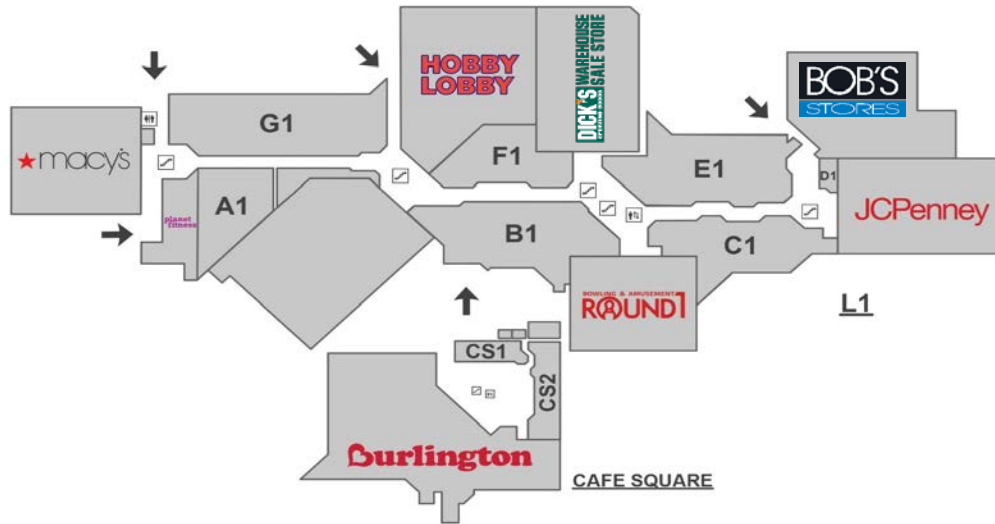

HOLYOKE *mall* E

A T I N G L E S I D E

STORE NAME

MAP LOCATION

STORE NAME

MAP LOCATION

110 Grill	C2	Journey's Kidz	F2
A Sneaker City	B2	Kay Jewelers	C1
A Touch of Beauty	A2	Kids Foot Locker	F2
A Touch of Beauty Hair & Nails	C1	Kids For Less	E2
Aerie	B1	LA 7	F1 & G2
Aeropostale	F1	Lane Bryant	G2
Against All Odds	G1	Lenscrafters	B1
Alex Baby & Toy	G1	Latino's Cuisine	C2
All In Adventure	B1	Lids	A1
Altitude	A1	Lin's Relaxation Station	A1 & E1
American Eagle Outfitters	E1	LOFT	C2
Anugraha Brows	F2	Lovisa	C2
Apple	E2	Macy's	See Map
AT&T Wireless	B2	Mandati Jewelers	C1
Banter	E1 & G1	Max Orient	CS2
Bath & Body Works	F1	Memorable Jewelry	A1
Best Buy	See Map	Meraki Boutique	F2
Billy Beez	See Map	Mi Amor	F1
Bob's Stores	See Map	Mrs. Fields	B1
BoxLunch	F2	Ninety-Nine Restaurant & Pub	G2
Build-A-Bear Workshop	B2	Old Navy	A2
Burlington	See Map	OneZo	CS2
Cacique	G2	PacSun	E1
Cajun Café & Grill	C2	Pandora Jewelry	A2