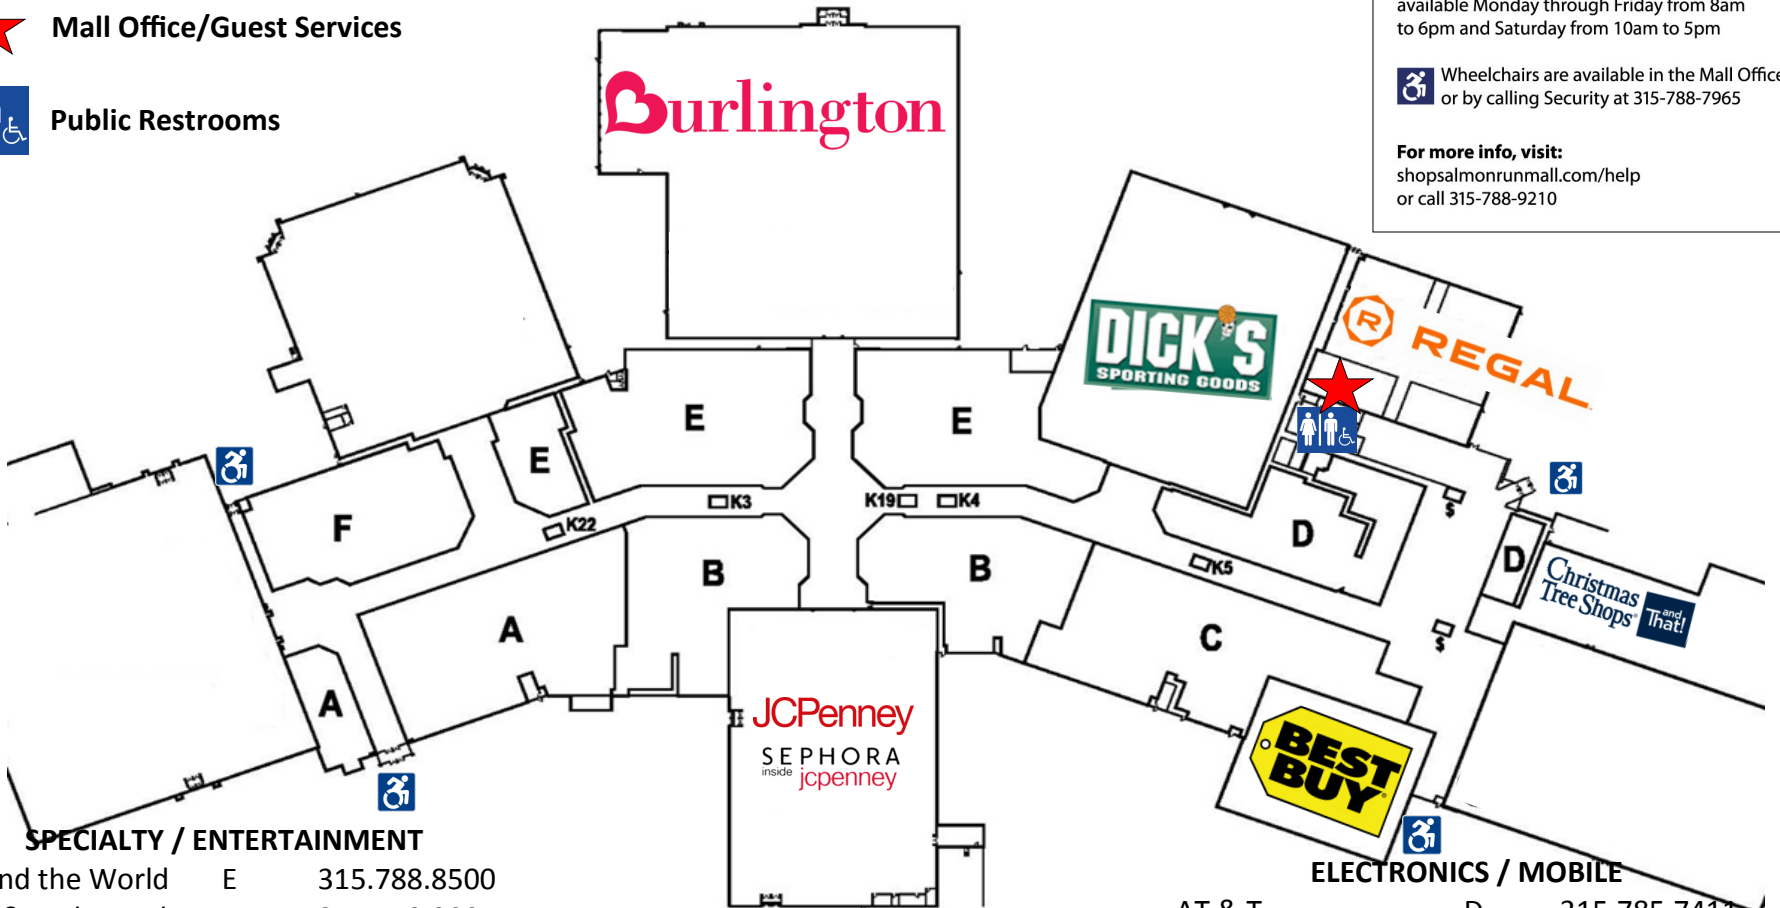

APPAREL

American Eagle	E	315.788.0833
Christopher & Banks	F	315.785.1925
Erin's Way Sports	D	315.225.2214
Hollister	E	315.782.0161
Justice	E	315.788.1428
Maurices	C	315.782.0592
PINK	E	315.782.7025
The Children's Place	C	315.779.8250
Torrid	E	315.786.2838
Victoria's Secret	E	315.782.7025
Zumiez	E	315.779.1255

 **Mall Office/Guest Services**

 **Public Restrooms**

SPECIALTY / ENTERTAINMENT

Around the World	E	315.788.8500
Bath & Body Works	B	315.779.9001
Bounce Mountain	F	315.608.3000
Customize America	C	315.777.8099
Coyote Moon Winery	C	315.782.0050
Escape Mystery Room	A	315.681.6343
Fun on the Run Arcade	A	315.782.6738
Hot Topic	B	315.782.2990
Paint It Pottery	E	315.408.6252
Perfume Stop	D	315.777.8089
Rainbow Zen	B	315.782.3603
Reczko's Gifts	D	315.221.4673
Spencer Gifts	B	800.762.0419
The Pet Zone	A	315.782.7387
Yankee Candle	A	315.786.2092