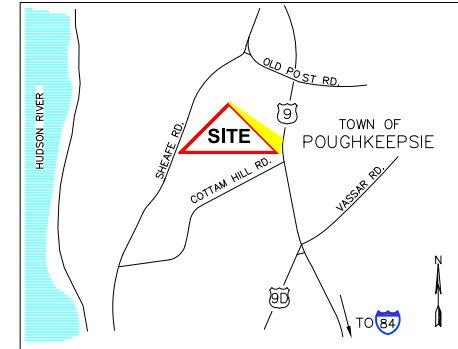

LOCATION:  
**POUGHKEEPSIE, NY**

DRAWING:  
**SITE PLAN**

DATE:  
**10-May-23**

SCALE:  
**N.T.S.**

DWG NAME:  
 POUGH-S1-W5-ROSS DRESS FOR LESS-20230510

**S1**

N:\Drawings\POUGH\Site Plans\Proposed\POUGH-S1-W5-ROSS DRESS FOR LESS-20230510.dwg

NORTH

**(PROPOSED)**  
**ROSS DRESS FOR LESS**  
**SPACE NO: E102 SQFT: 20398**  
**FRONTAGE: 172.2**

THE PYRAMID COMPANIES  
 4 CLINTON SQUARE  
 SYRACUSE, NEW YORK 13202  
 (315) 422-7000  
 www.pyramidmg.com