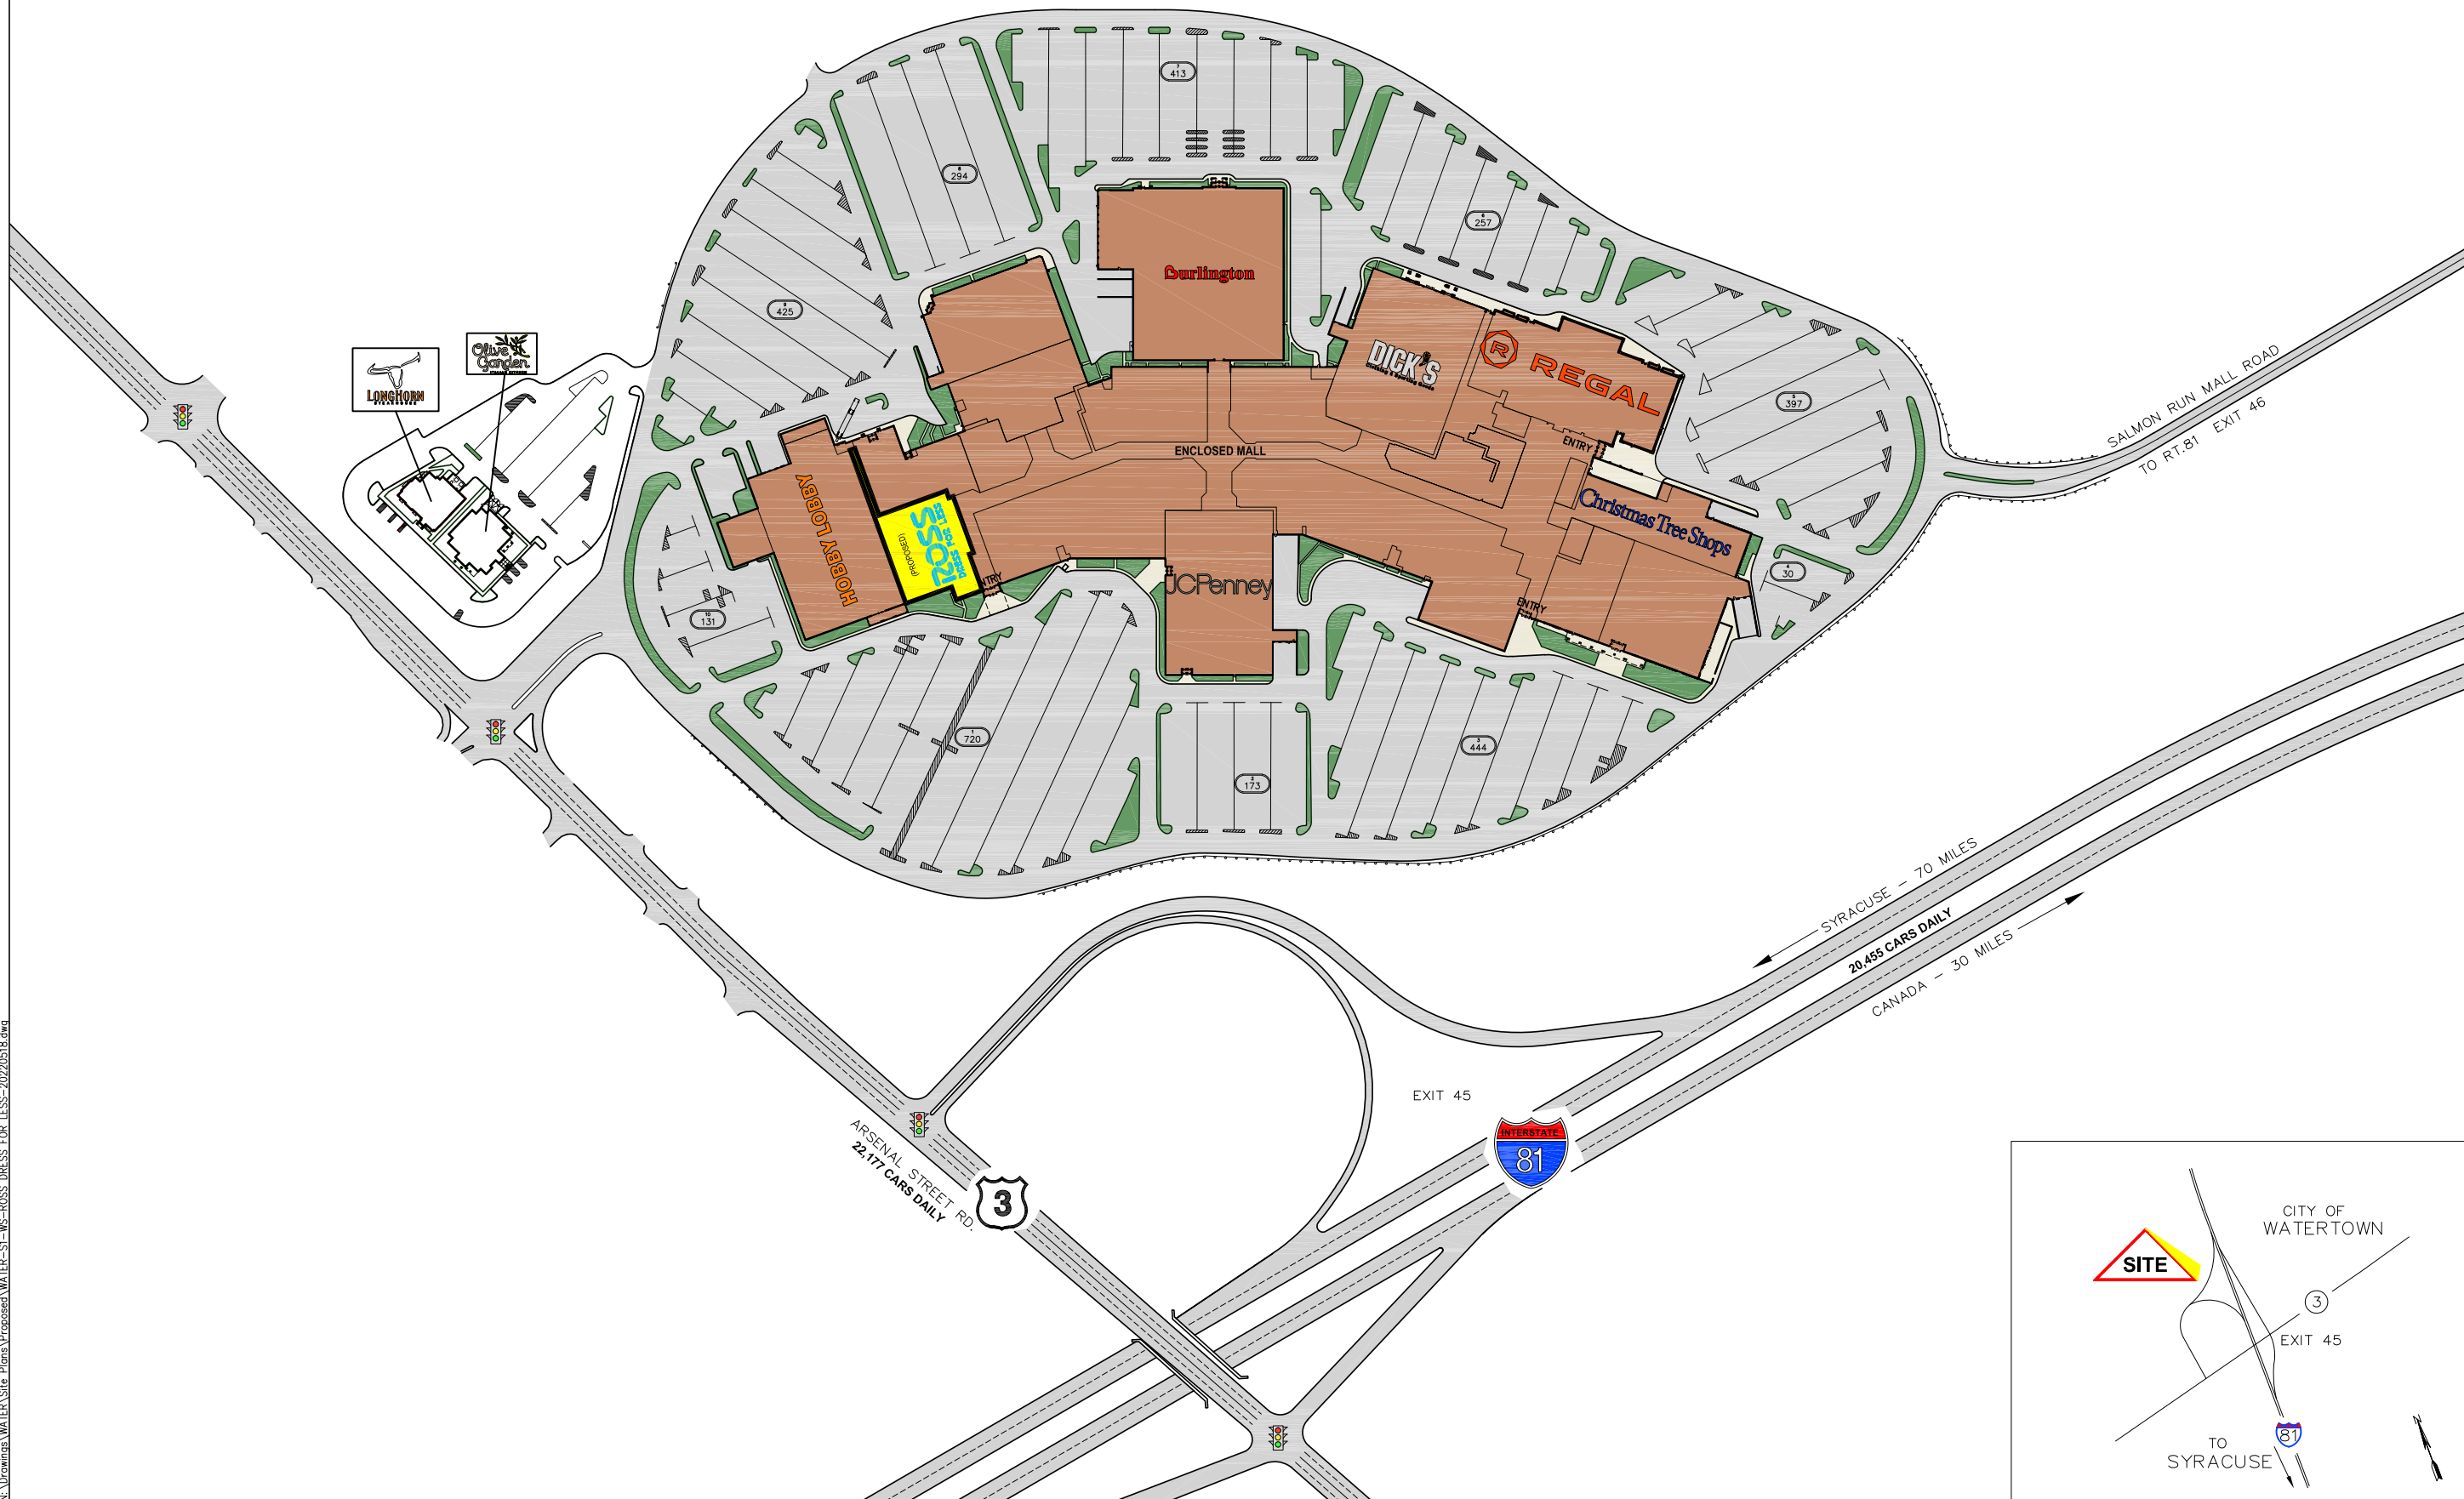

NORTH

PYRAMID
THE PYRAMID COMPANIES
4 CLINTON SQUARE
SYRACUSE, NEW YORK 13202
(315)422-7000
www.pyramidmg.com
21182 SALMON RUN MALL LOOP WEST
WATERTOWN, NY 13601
P: (315) 788-9210
F: (315) 788-8821
GENERAL MANAGER: RYAN KELLEY

LOCATION:
WATERTOWN, NY

DRAWING:
SITE PLAN

DATE:
18-May-22

SCALE:
N.T.S.

DWG NAME:
WATER-S1-WIS-ROSS DRESS FOR LESS-20220518

S1