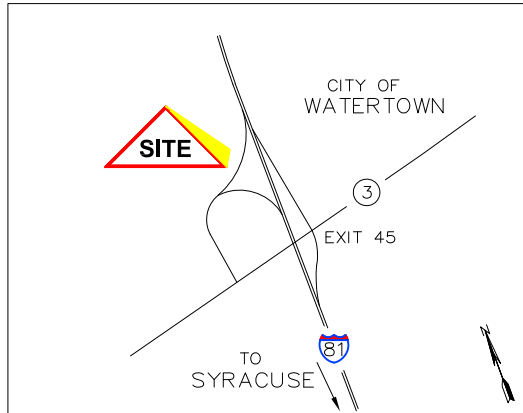

LOCATION:
WATERTOWN, NY

DRAWING:
SITE PLAN

DATE:
18-May-22

SCALE:
N.T.S.

DWG NAME:
WATER-S1-WIS-ROSS DRESS FOR LESS-20220518

S1

N:\Drawings\WATER\Site Plans\Proposed\WATER-S1-WIS-ROSS DRESS FOR LESS-20220518.dwg

NORTH

(PROPOSED)
ROSS DRESS FOR LESS
SPACE NO: D116 SQ FT: 22703
FRONTAGE: 170.7

PYRAMID
THE PYRAMID COMPANIES
4 CLINTON SQUARE
SYRACUSE, NEW YORK 13202
(315) 422-7000
www.pyramidmg.com

21182 SALMON RUN MALL LOOP WEST
WATERTOWN, NY 13601

P: (315) 788-9210

F: (315) 788-8821

GENERAL MANAGER: KIRK SYKES

LOCATION: WATERTOWN, NY

DRAWING: MARKETING PLAN

DATE: 05/10/23

SCALE: NTS

L1