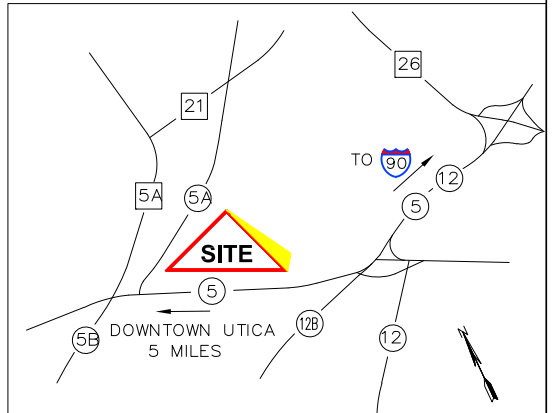

LOCATION:
NEW HARTFORD, NY

DRAWING:
SITE PLAN

DATE:
10-May-23

SCALE:
N.T.S.

DWG NAME:
SANGR-S1-W5-ROSS DRESS FOR LESS-20230510

S1

N:\Drawings\SANGR\Site Plans\Proposed\SANGR-S1-W5-ROSS DRESS FOR LESS-20230510.dwg

(PROPOSED)
 ROSS DRESS FOR LESS
 SPACE NO: T05 SQFT: 26217

SANGERTOWN
 SQUARE

THE PYRAMID COMPANIES
 4 CLINTON SQUARE
 SYRACUSE, NEW YORK 13202
 (315) 422-7000
 www.pyramidmg.com
 8555 SENECA TURNPIKE
 NEW HARTFORD, NY 13413
 P: (315) 797-8520
 F: (315) 797-0608
 GNRL MGR: MAX DEPUY

LOCATION:
 NEW HARTFORD, NY

DRAWING:
 MARKETING PLAN

DATE:
 05/10/23

SCALE:
 NTS

L1