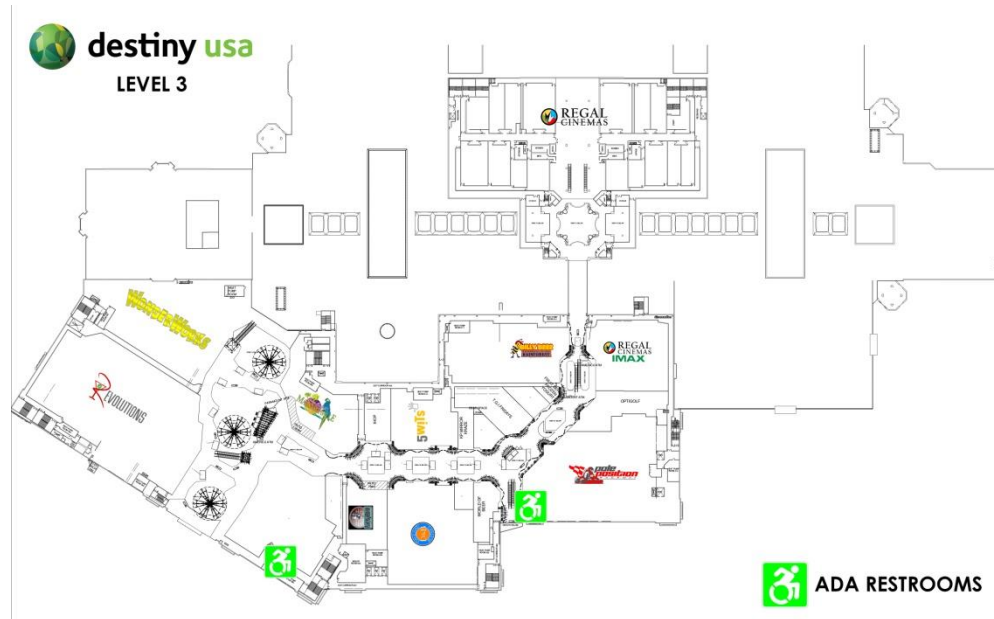

ADA accessible entrances are identified below and ample parking is available throughout the site. Thank you for shopping at Destiny USA.

Handicap Accessible restrooms can be found here:

In addition, please visit our anchor stores for family style and handicap accessible restrooms.