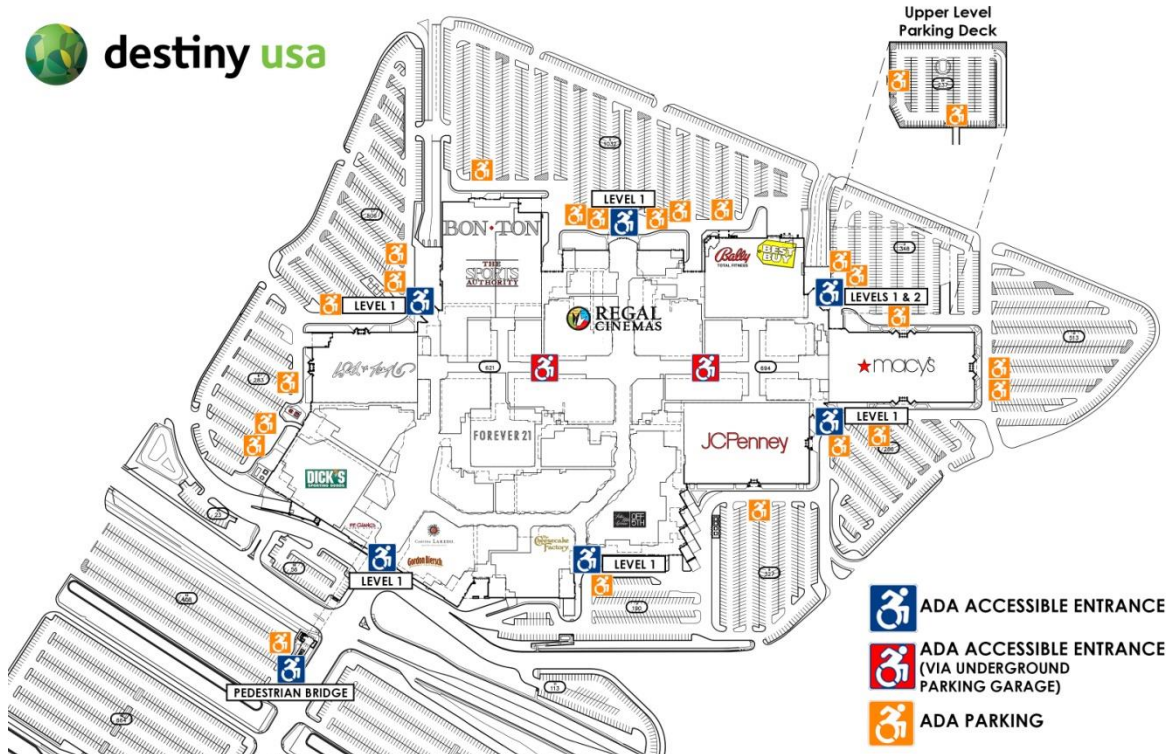

ADA accessible entrances are identified below and ample parking is available throughout the site. Thank you for shopping at Destiny USA.

Handicap Accessible restrooms can be found here:

In addition, please visit our anchor stores for family style and handicap accessible restrooms.