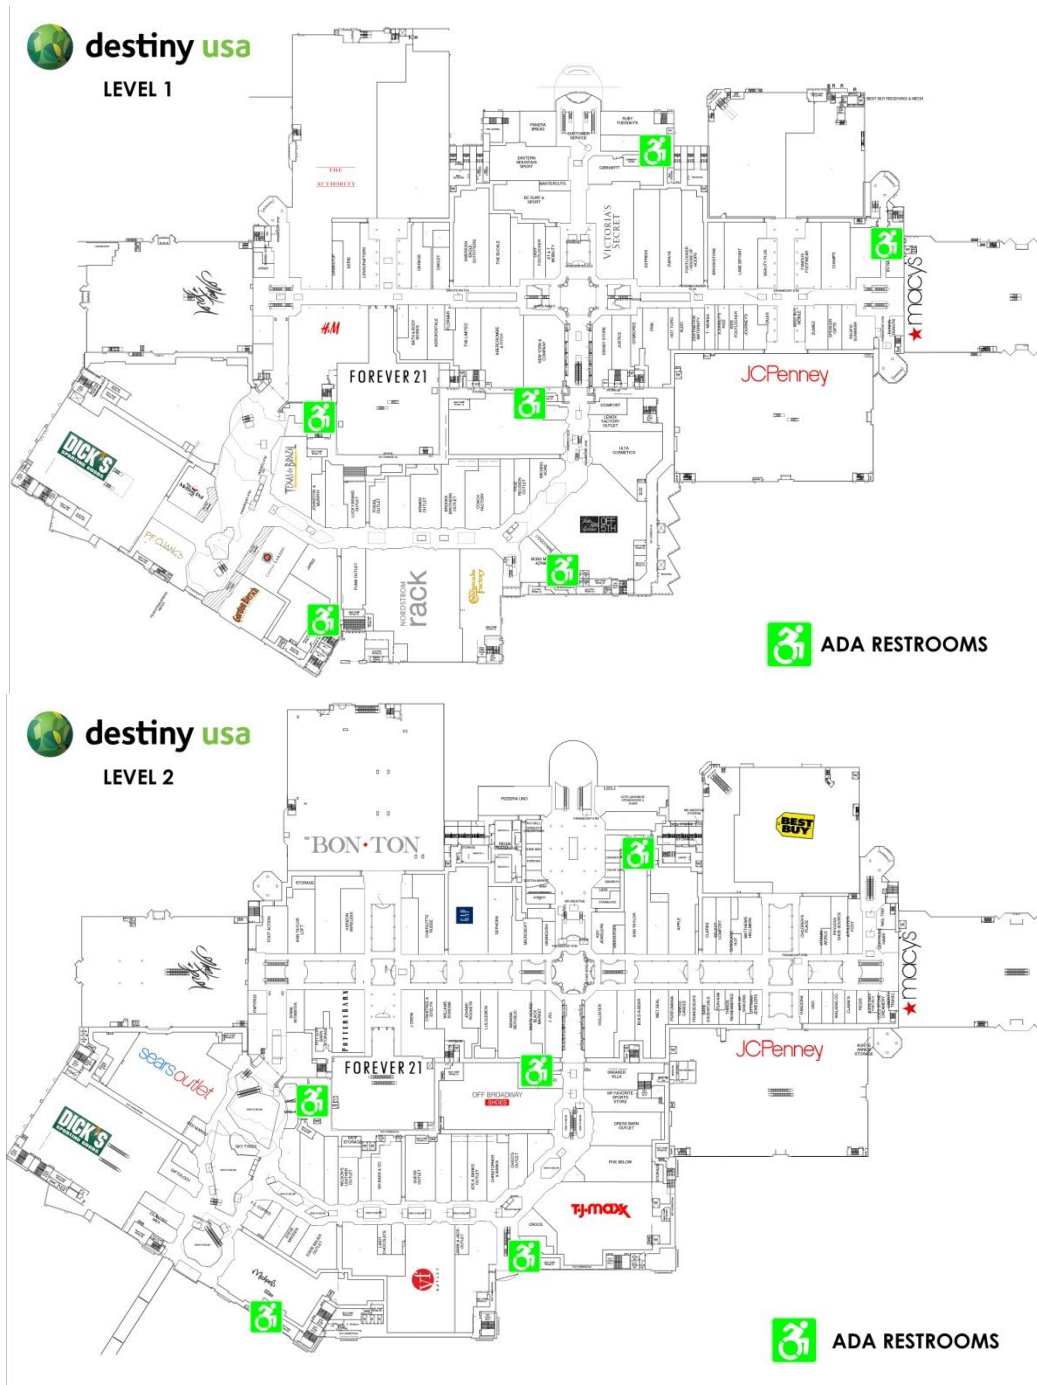

ADA accessible entrances are identified below and ample parking is available throughout the site. Thank you for shopping at Destiny USA.

Handicap Accessible restrooms can be found here:

In addition, please visit our anchor stores for family style and handicap accessible restrooms.