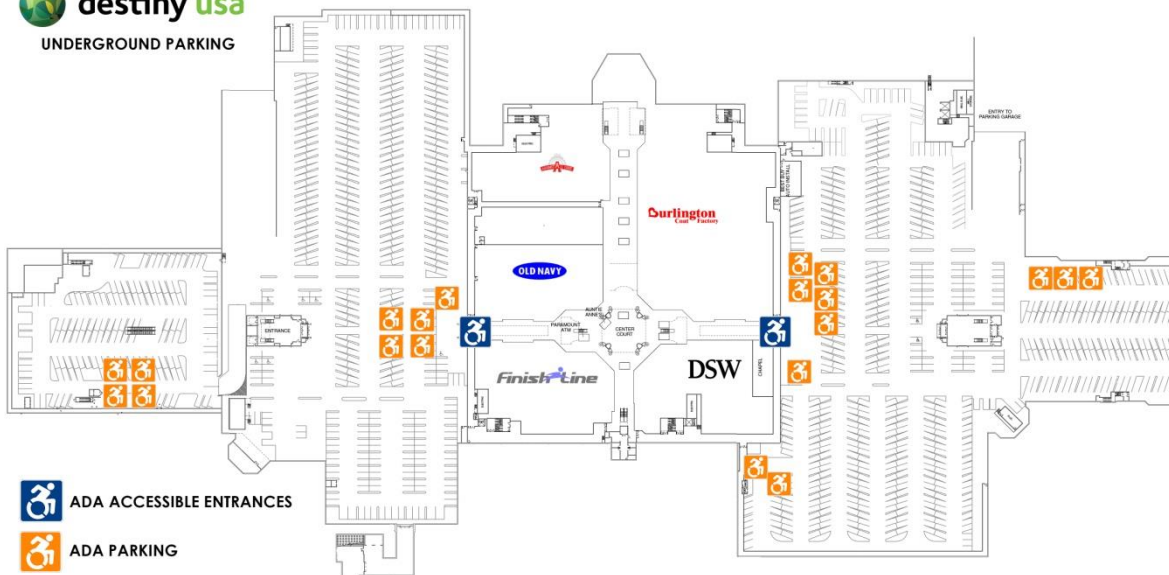

ADA accessible entrances are identified below and ample parking is available throughout the site. Thank you for shopping at Destiny USA.

Handicap Accessible restrooms can be found here:

In addition, please visit our anchor stores for family style and handicap accessible restrooms.