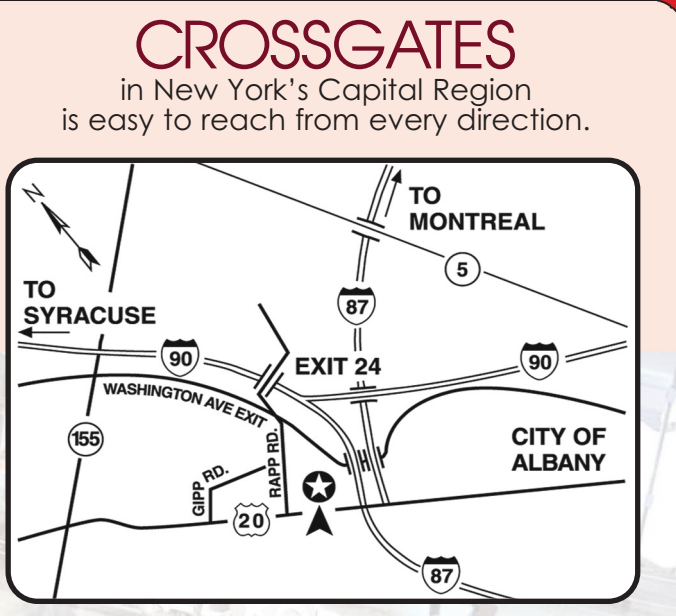

**MALL INFORMATION**

Management Office . . . . .	869-3522
Customer Service . . . . .	869-3522
Security Office . . . . .	869-5414
Guilderland Police Substation . . . . .	452-6921

- If you're traveling from the**
- North:** Take I-87 South to Crossgates Mall Road Exit. (One exit south of I-90)
  - South:** Take I-87 North to Exit 24, go through toll booth, take Crossgates Mall Road Exit. (Rt. 20/Western Ave)
  - East:** Take I-90 West to Exit 1S (Rt. 20/Western Avenue) to Crossgates Mall Road Exit.
  - West:** Take I-90 to Exit 24, go through toll booth, take Crossgates Mall Road Exit. (Rt. 20/Western Avenue)