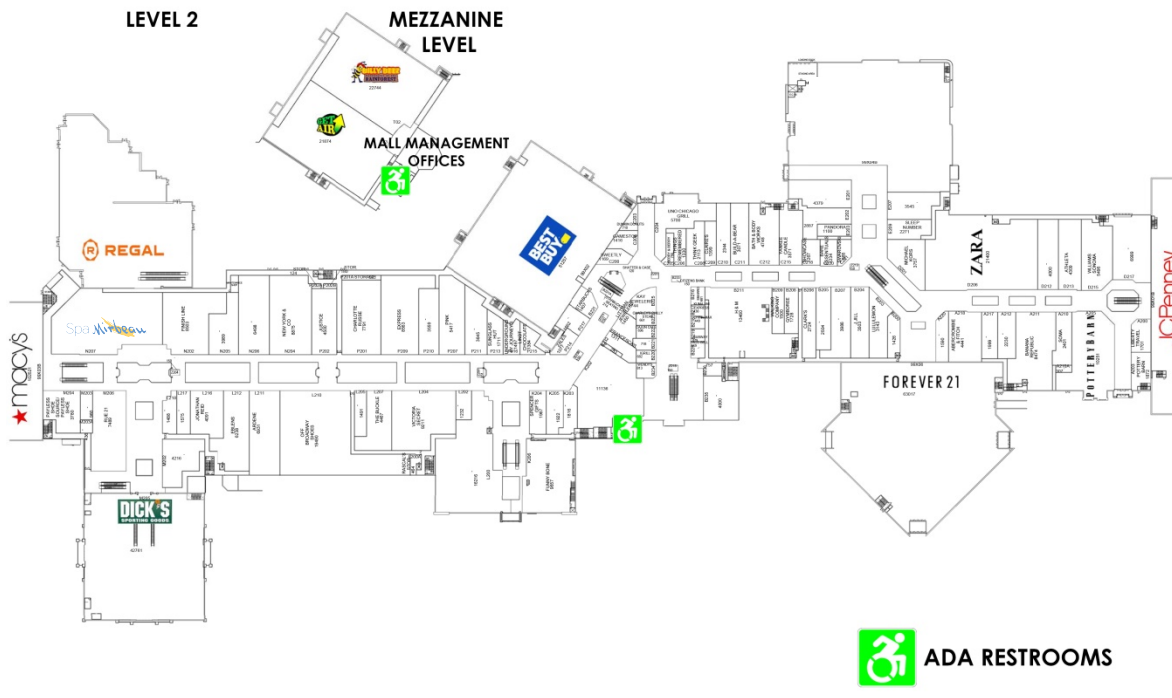

ADA accessible entrances are identified below and ample parking is available throughout the site. Thank you for shopping at Crossgates Mall.

CROSSGATES

 ADA ACCESSIBLE ENTRANCE

 ADA PARKING

CROSSGATES COMMONS

 ADA PARKING

Handicap Accessible restrooms can be found here:

CROSSGATES LEVEL 1

CROSSGATES LEVEL 2

In addition, please visit our anchor stores for family style and handicap accessible restrooms.