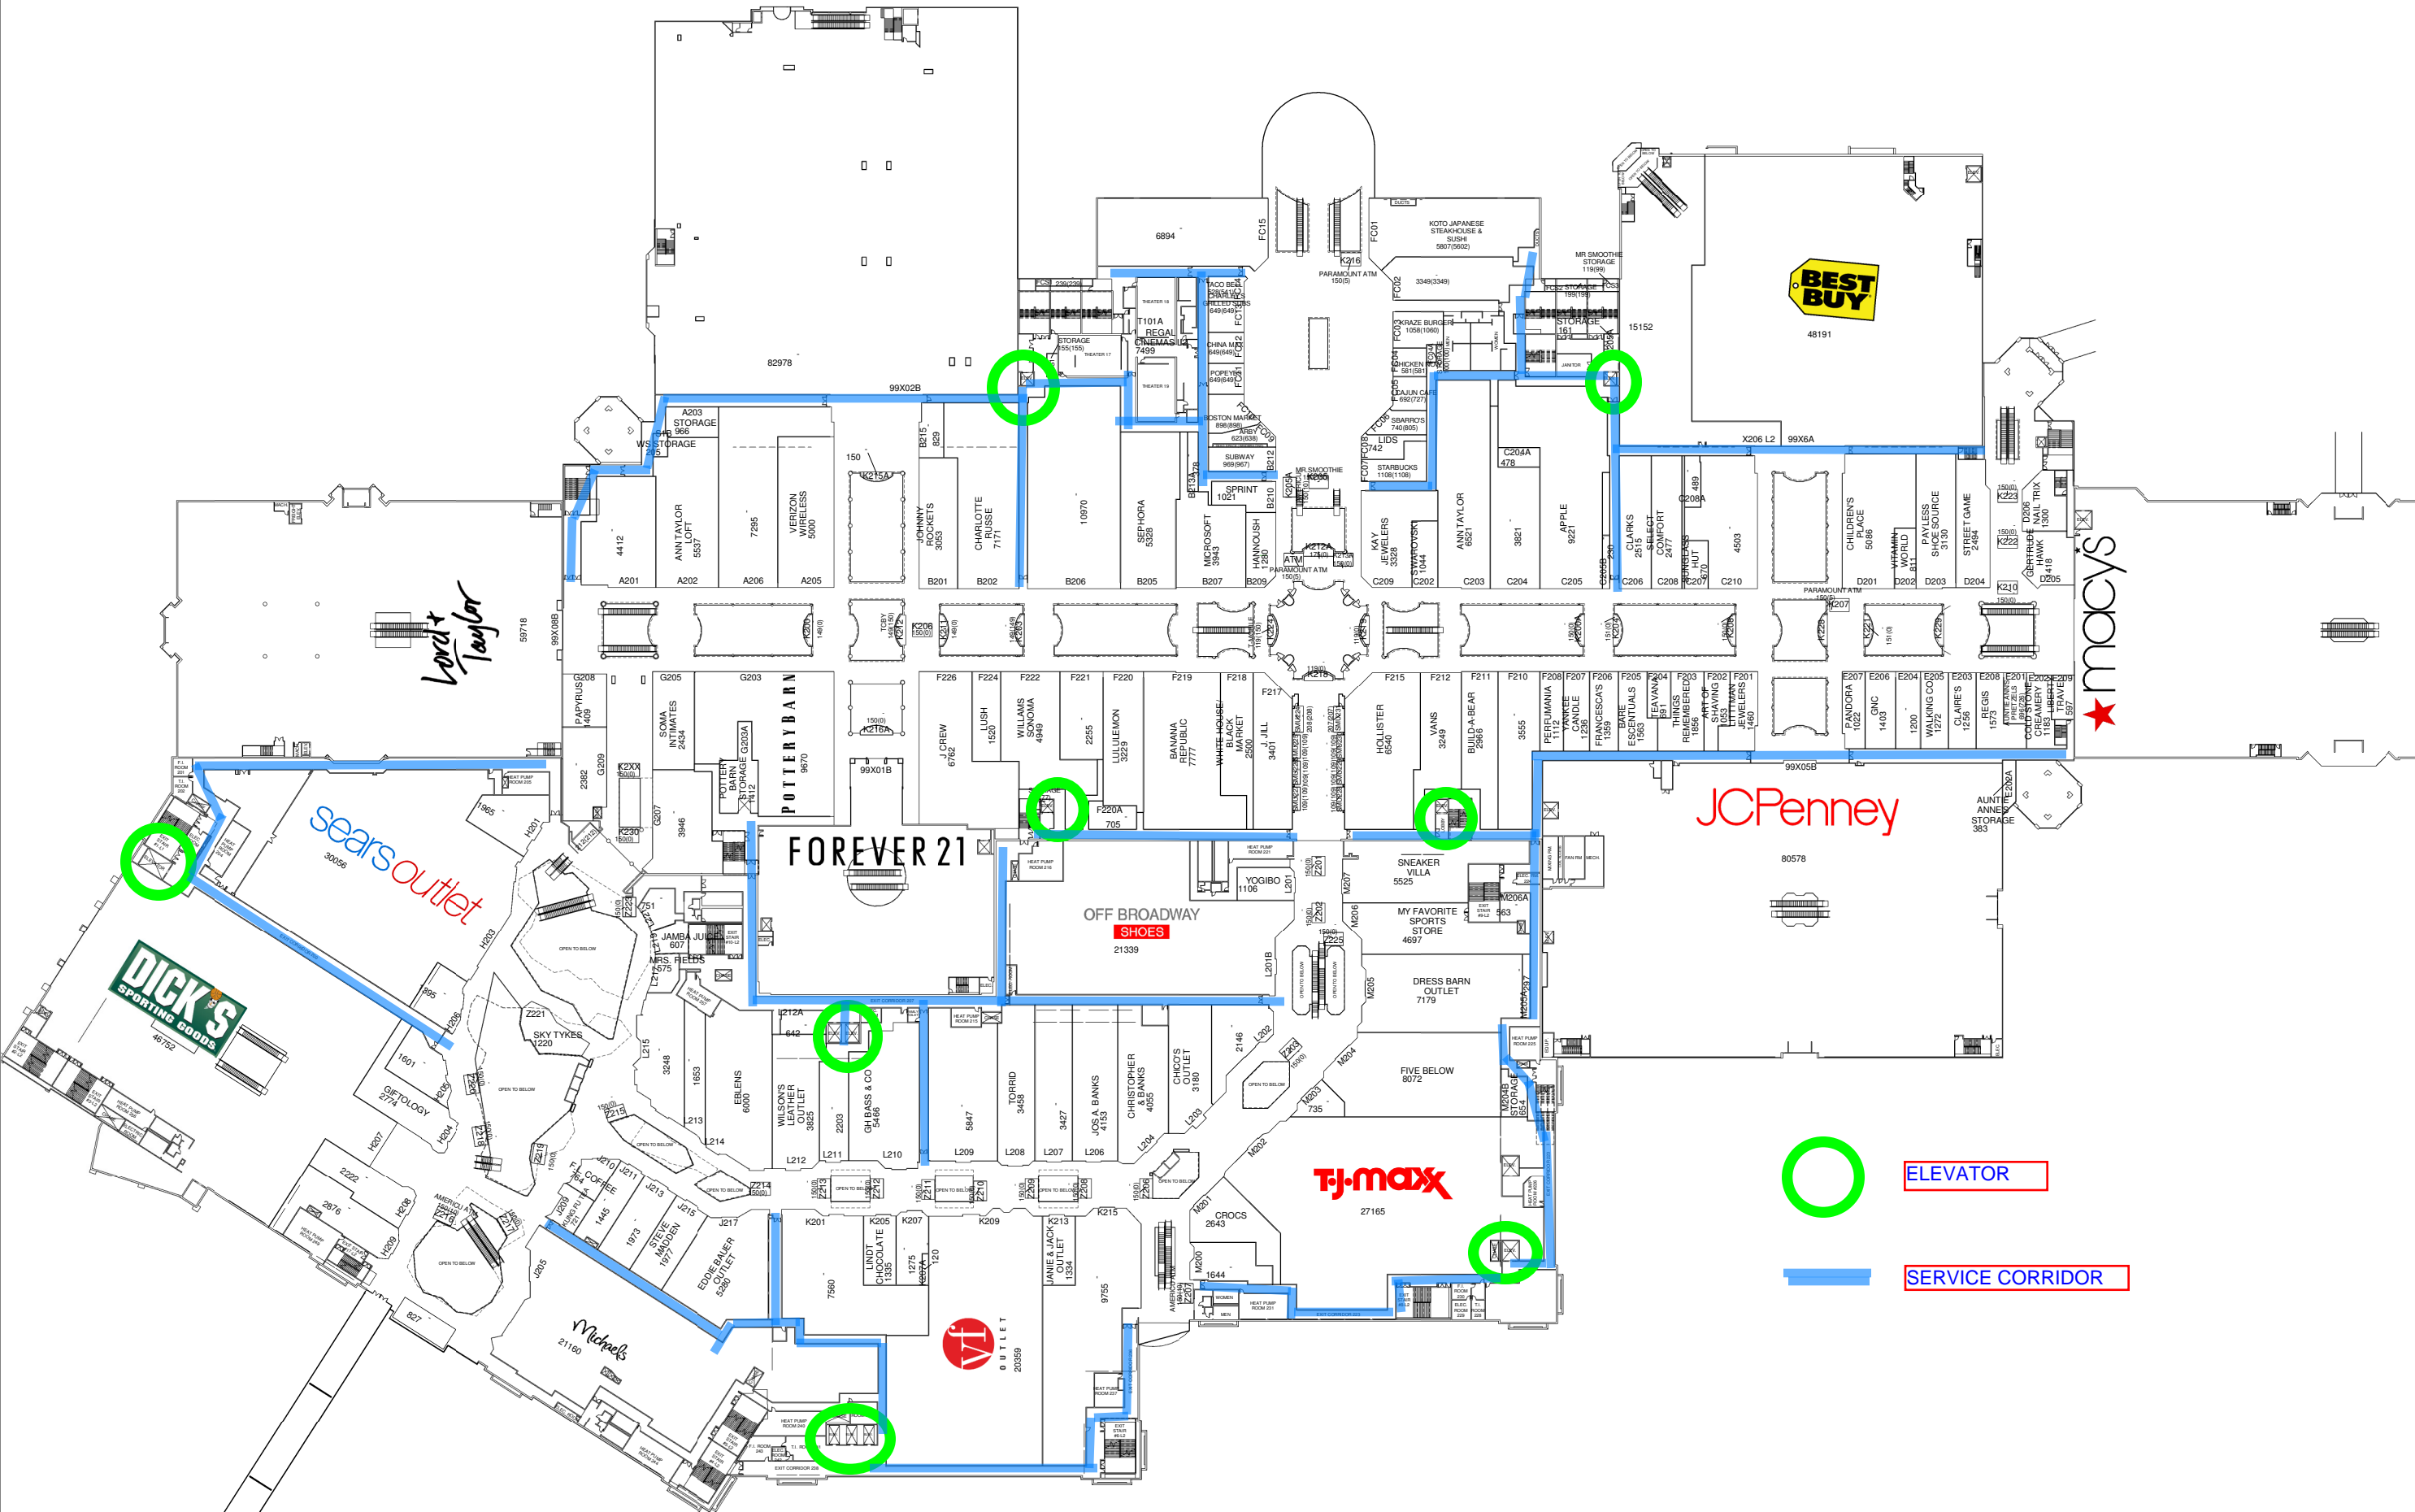

THE PYRAMID COMPANIES
4 CLINTON SQUARE
SYRACUSE, NEW YORK 13202
(315) 422-7000
www.pyramidmg.com

LOCATION:
SYRACUSE, NY

DRAWING:
OPERATIONAL PLAN

DATE:
05/01/17

SCALE:

ELEVATOR

SERVICE CORRIDOR