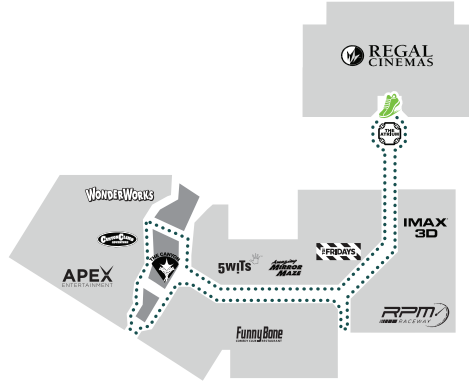

STEP TO IT

at destiny usa

= START

START ANYWHERE!

Walk one level, or all four

ALL 4 LEVELS = 3 MILES

Find a 0.25 mile marker and get started

NO MEMBERSHIP NO EQUIPMENT NO BAD WEATHER