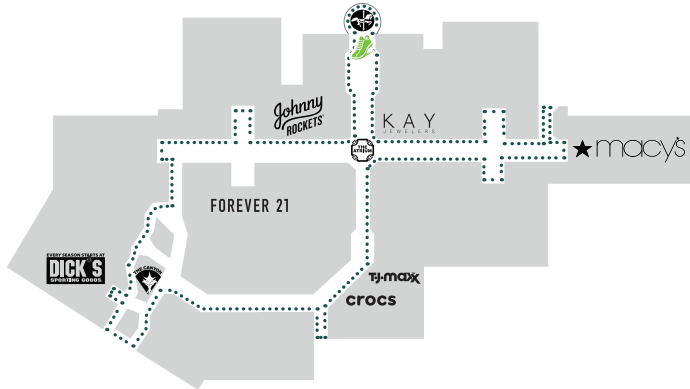

LEVEL 3

.6 MILE

LEVEL 2

1 MILE