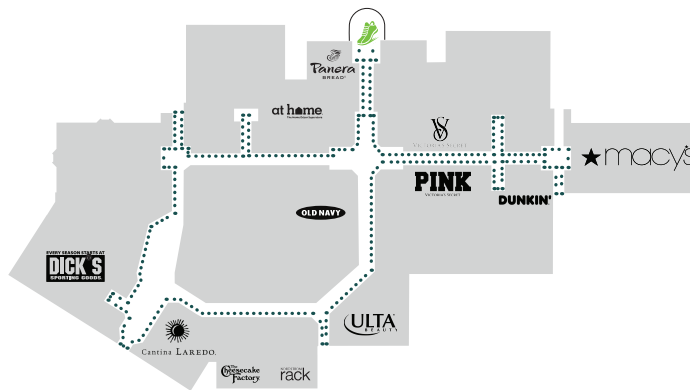

LEVEL 1

1.1 MILES